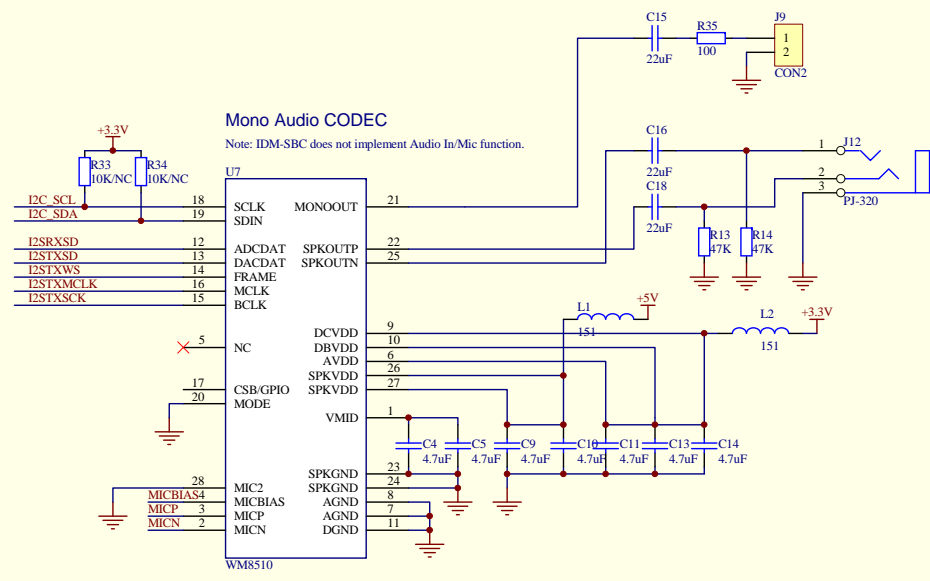

Title		
Size	Number	Revision
Date:	24-Jun-2011	Sheet of
File:	E:\Mywork\ARM\LM3S9B92\Schematic\LD3S9B92.dib	

Title		
Size	Number	Revision
B		
Date:	24-Jun-2011	Sheet of
File:	E:\Mywork\ARM\LM3S9B92\Schematic\	U8809B.dib

Title		
Size	Number	Revision
B		
Date:	24-Jun-2011	Sheet of
File:	E:\Mywork\ARM\LM3S9B92\Schematic\U1188999.dib	