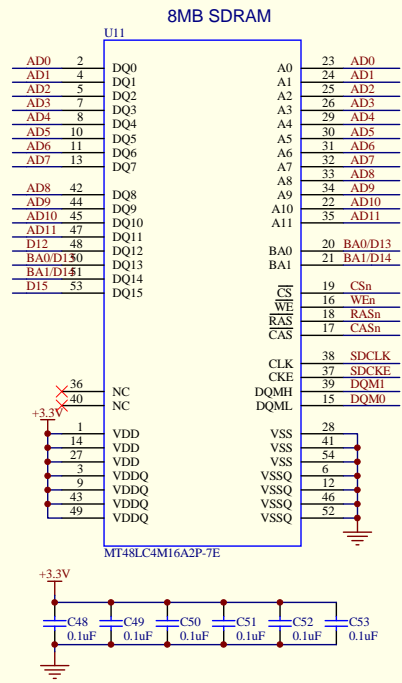

Title		
Size	Number	Revision
Date:	24-Jun-2011	Sheet of
File:	E:\Mywork\ARM\LM3S9B92\Schematic\LD3S9B92.dib	

Title		
Size	Number	Revision
B		
Date:	24-Jun-2011	Sheet of
File:	E:\Mywork\ARM\LM3S9B92\Schematic\	U8809B.dib

Title		
Size	Number	Revision
B		
Date:	24-Jun-2011	Sheet of
File:	E:\Mywork\ARM\LM3S9B92\Schematic\U1188999.dib	