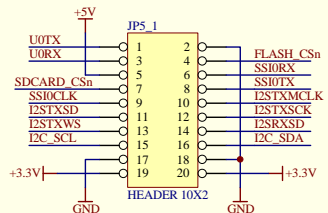

Title		
Size	Number	Revision
Date:	24-Jun-2011	Sheet of
File:	E:\Mywork\ARM\LM3S9B92\Schematic\LD3S9B92.dib	

Title		
Size	Number	Revision
B		
Date:	24-Jun-2011	Sheet of
File:	E:\Mywork\ARM\LM3S9B92\Schematic\	U8809B.dib

Title		
Size	Number	Revision
B		
Date:	24-Jun-2011	Sheet of
File:	E:\Mywork\ARM\LM3S9B92\Schematic\U1188999.dib	