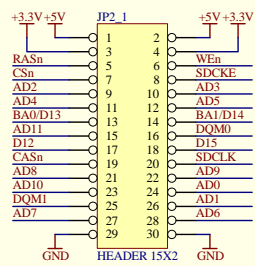

Title		
Size	Number	Revision
Date:	24-Jun-2011	Sheet of
File:	E:\Mywork\ARM\LM3S9B92\Schematic\LD3S9B92.dib	

Title		
Size	Number	Revision
B		
Date:	24-Jun-2011	Sheet of
File:	E:\Mywork\ARM\LM3S9B92\Schematic\	U8809B.dib

Title		
Size	Number	Revision
B		
Date:	24-Jun-2011	Sheet of
File:	E:\Mywork\ARM\LM3S9B92\Schematic\U1188999.dib	