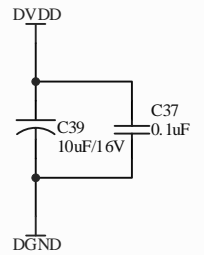

Title		
Size	Number	Revision
A4		
Date:	2008-7-15	Sheet of
File:	F:\Company\...\LAN.SCHDOC	Drawn By: