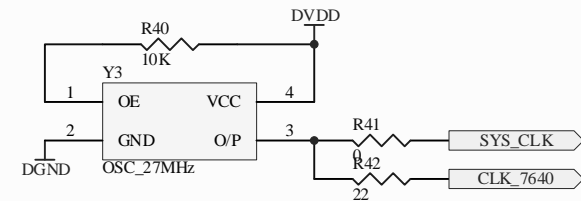

Title		
Size	Number	Revision
A4		
Date:	2008-7-15	Sheet of
File:	F:\Company\...\POWER.SCHDOC	Drawn By: