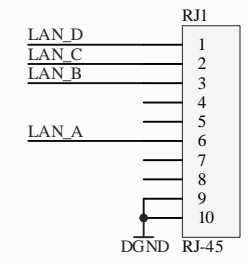

Title		
Size	Number	Revision
A4		
Date:	2008-7-15	Sheet of
File:	F:\Company\...\LAN.SCHDOC	Drawn By: