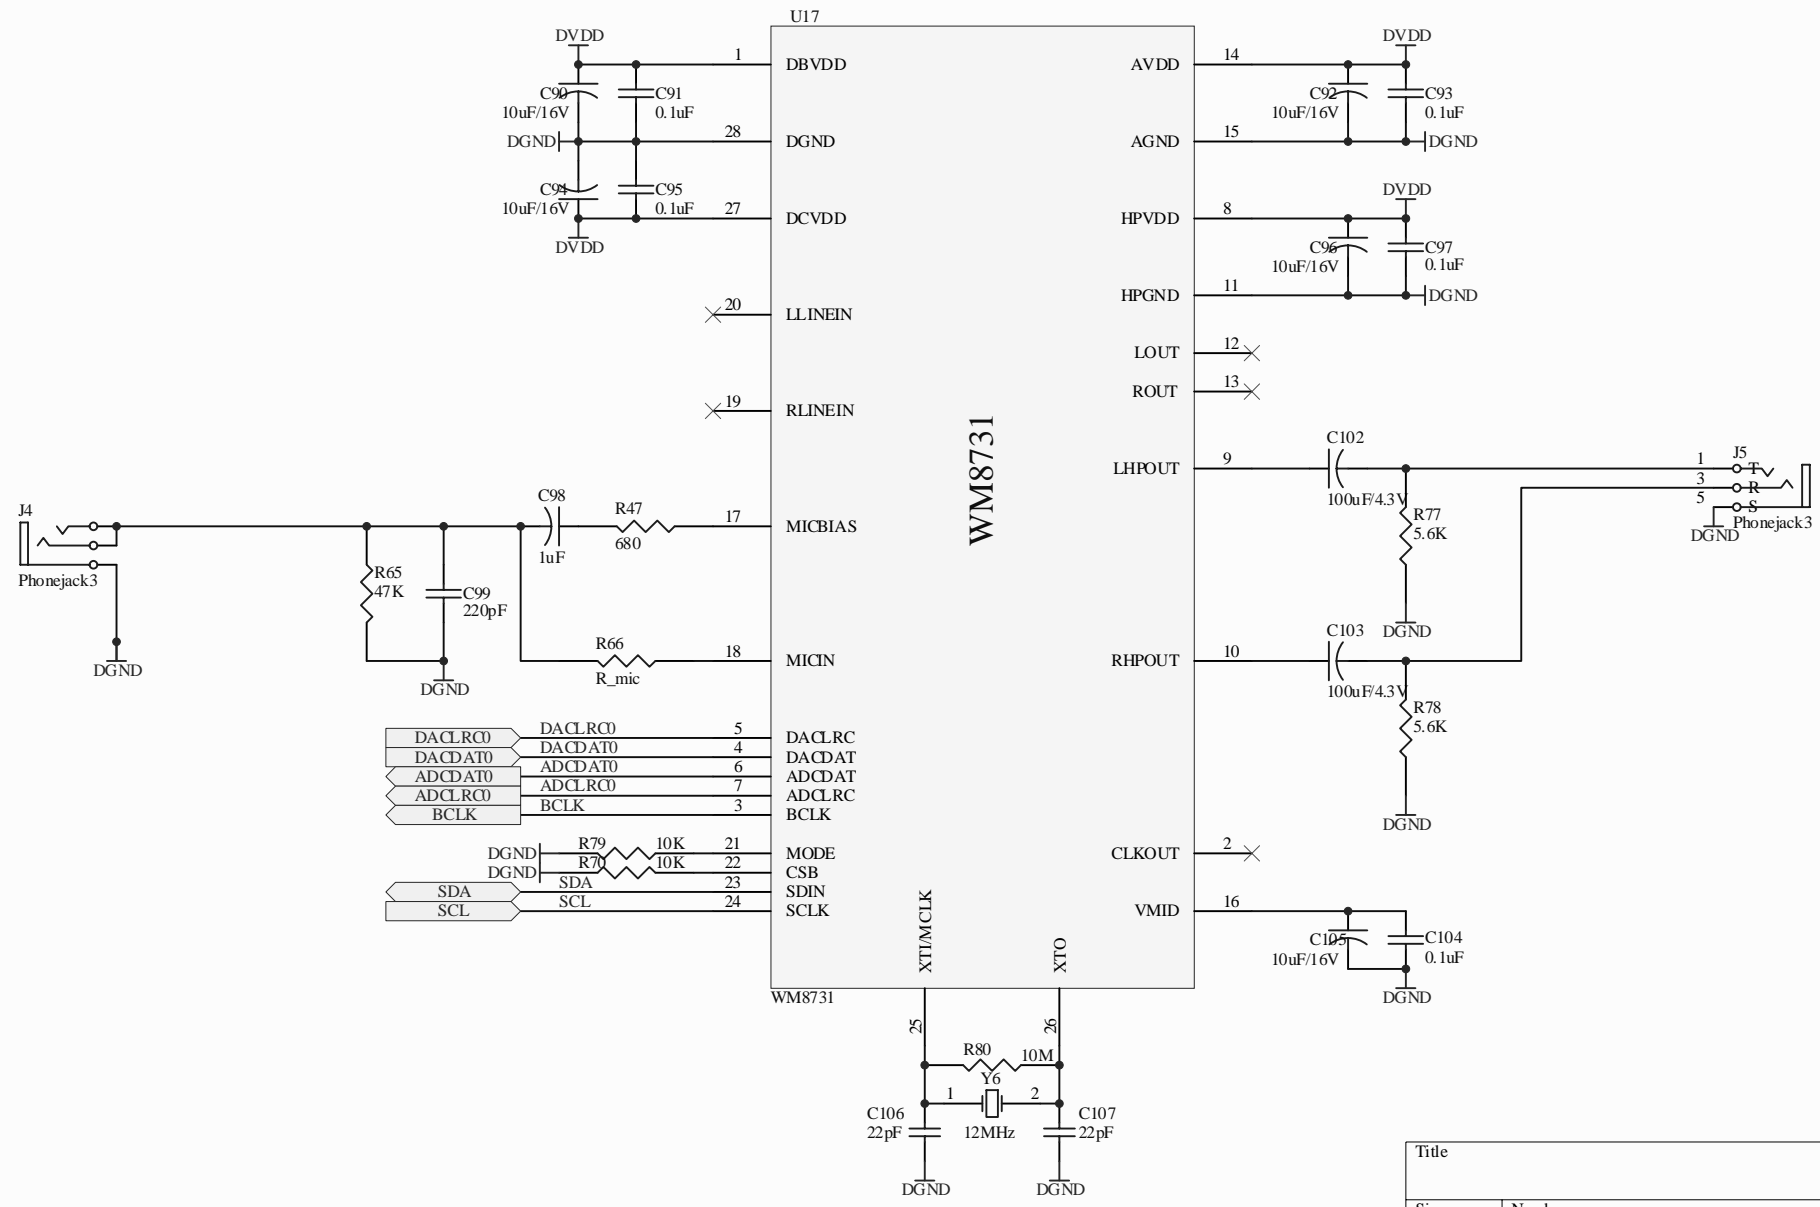

Title		
<b>245DRIVE</b>		
Size	Number	Revision
A4		
Date:	2008-7-15	Sheet of
File:	F:\Company\...\245.SCHDOC	Drawn By:

Title		
Size A4	Number	Revision
Date:	2008-7-15	Sheet of
File:	F:\Company\...\CAMERA.SCHDOC	Drawn By:

Title		
Size	Number	Revision
A4		
Date:	2008-7-15	Sheet of
File:	F:\Company\...\CODEC.SchDoc	Drawn By:

Title		
Size	Number	Revision
A4		
Date:	2008-7-15	Sheet of
File:	F:\Company\...\LAN.SCHDOC	Drawn By:

Title		
Size	Number	Revision
A4		
Date:	2008-7-15	Sheet of
File:	F:\Company\...\PPI_SWITCH.SCHDOC	Drawn By:

Title		
Size	Number	Revision
A4		
Date:	2008-7-15	Sheet of
File:	F:\Company\...\SDCARD@UART.SCHDOC (Drawn By:	