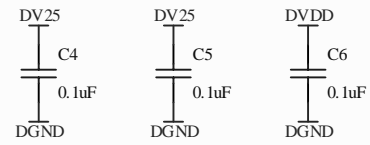

Title		
Size A4	Number	Revision
Date:	2008-7-15	Sheet of
File:	F:\Company\...\CAMERA.SCHDOC	Drawn By: