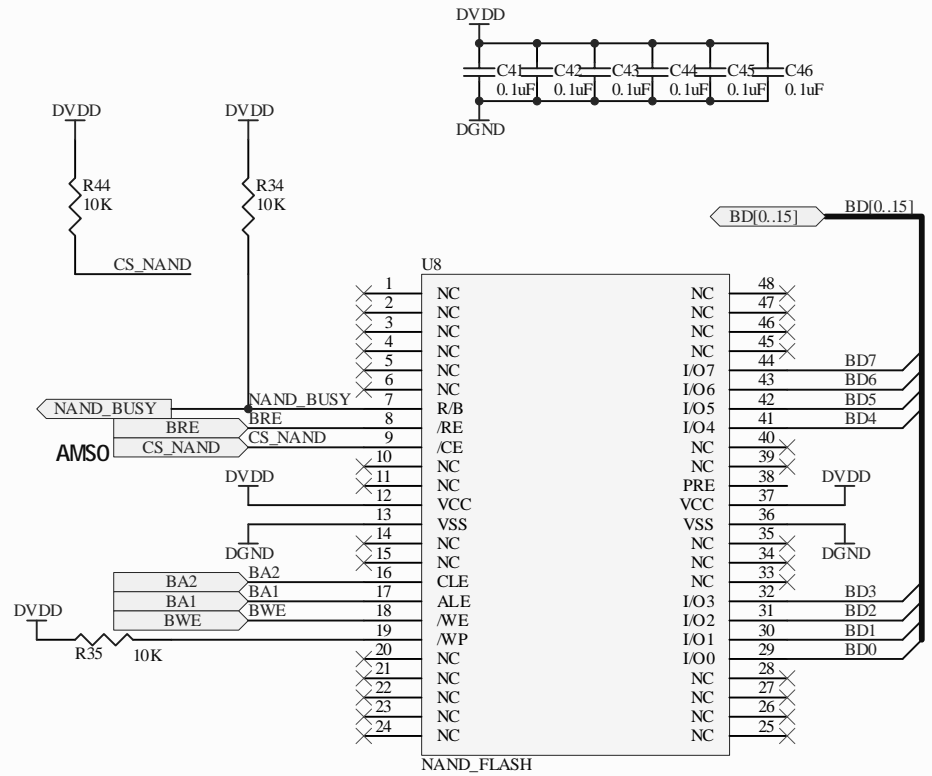

Title		
ROM&RAM		
Size	Number	Revision
A4		
Date:	2008-7-15	Sheet of
File:	F:\Company\...\MEMORY.SCHDOC	Drawn By: