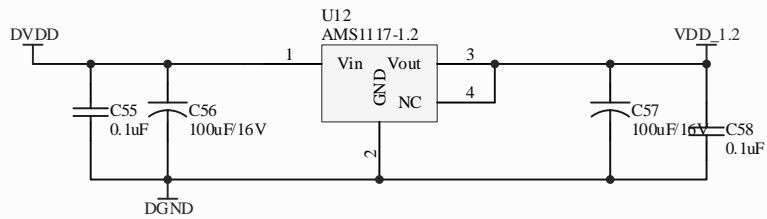

Title		
Size	Number	Revision
A4		
Date:	2008-7-15	Sheet of
File:	F:\Company\...\POWER.SCHDOC	Drawn By: