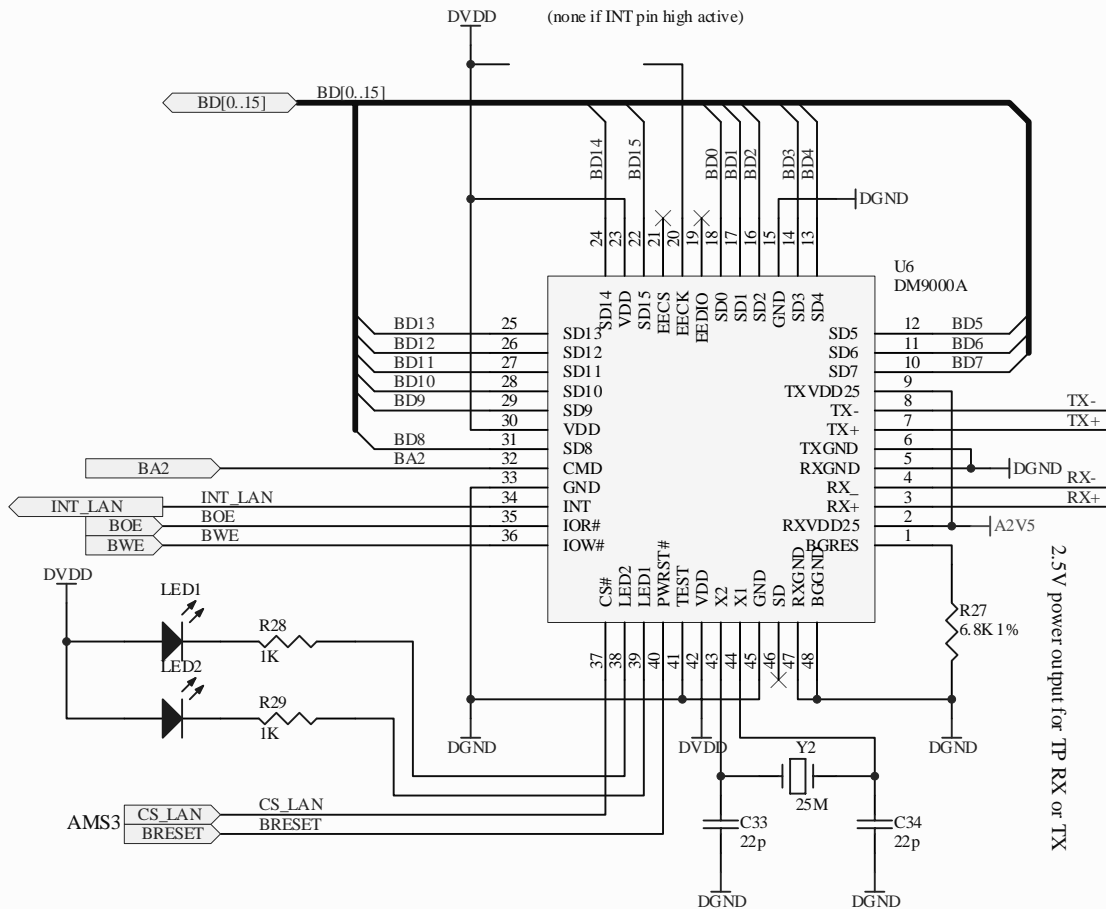

Title		
Size	Number	Revision
A4		
Date:	2008-7-15	Sheet of
File:	F:\Company\...\CODEC.SchDoc	Drawn By:

Title		
Size	Number	Revision
A4		
Date:	2008-7-15	Sheet of
File:	F:\Company\...\LAN.SCHDOC	Drawn By:

Title		
Size	Number	Revision
A4		
Date:	2008-7-15	Sheet of
File:	F:\Company\...\PPI_SWITCH.SCHDOC	Drawn By:

Title		
Size	Number	Revision
A4		
Date:	2008-7-15	Sheet of
File:	F:\Company\...\SDCARD@UART.SCHDOC (Drawn By:	