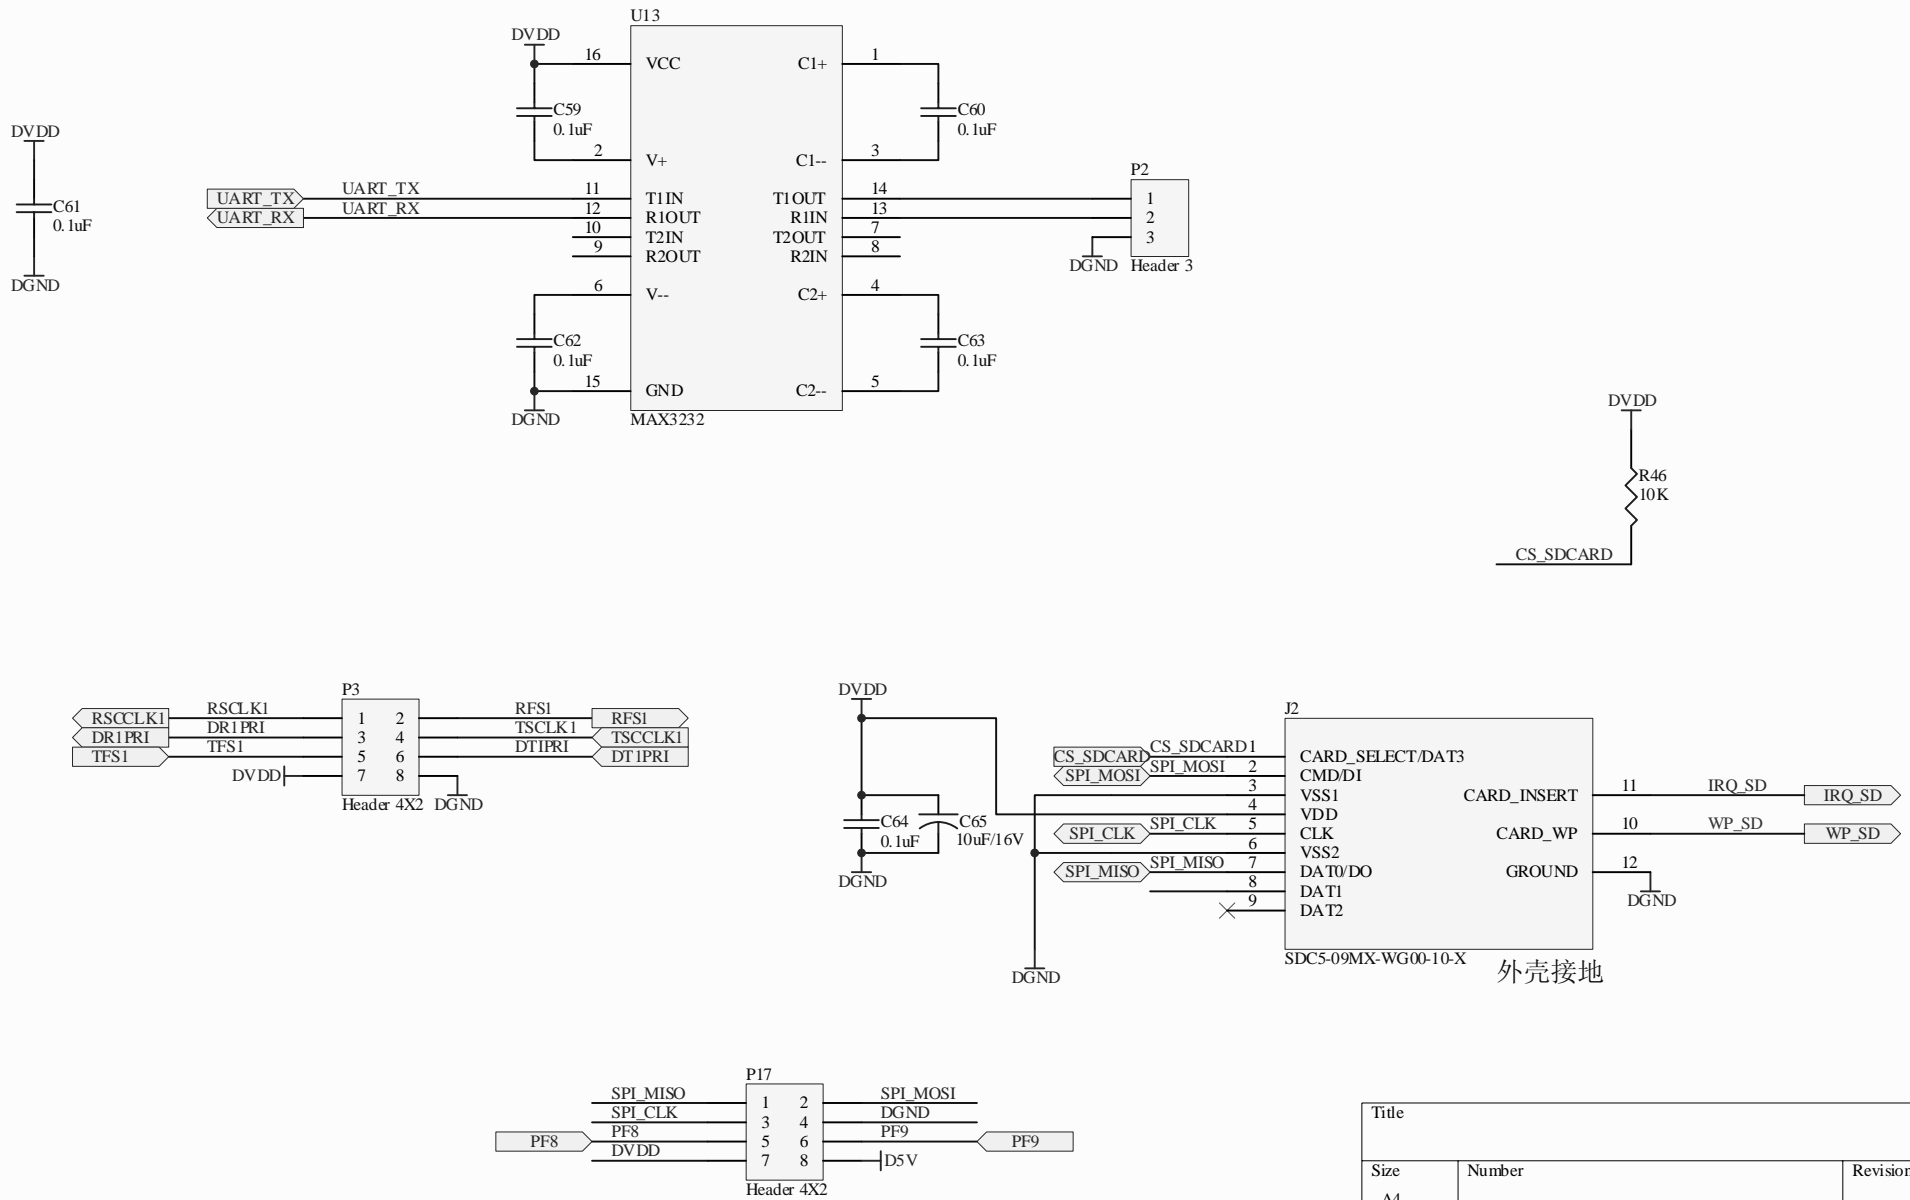

Title		
Size	Number	Revision
A4		
Date:	2008-7-15	Sheet of
File:	F:\Company\...\PPI_SWITCH.SCHDOC	Drawn By:

Title		
Size	Number	Revision
A4		
Date:	2008-7-15	Sheet of
File:	F:\Company\...\SDCARD@UART.SCHDOC (Drawn By:	