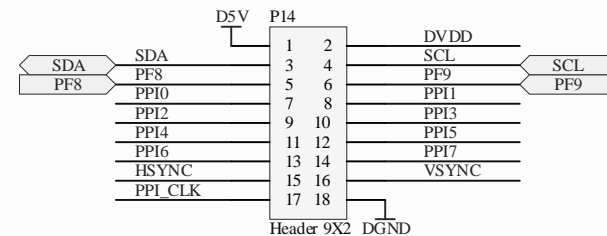

Title		
Size	Number	Revision
A4		
Date:	2008-7-15	Sheet of
File:	F:\Company\...\PPI_SWITCH.SCHDOC	Drawn By: