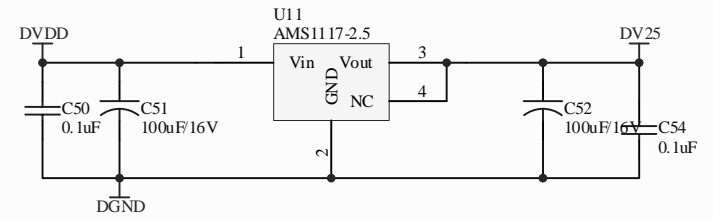

Title		
Size	Number	Revision
A4		
Date:	2008-7-15	Sheet of
File:	F:\Company\...\POWER.SCHDOC	Drawn By: