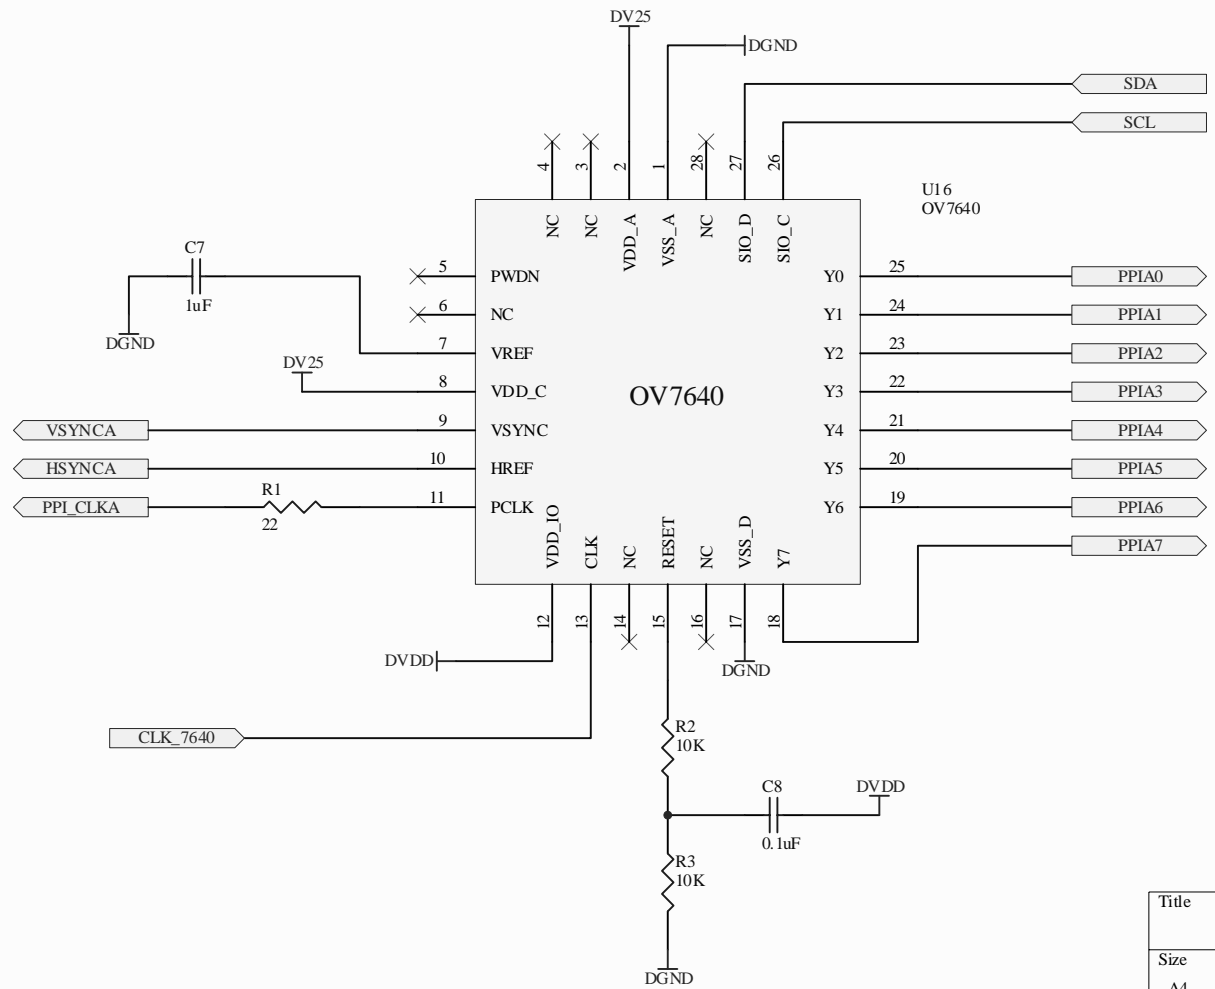

Title		
Size A4	Number	Revision
Date:	2008-7-15	Sheet of
File:	F:\Company\...\CAMERA.SCHDOC	Drawn By: