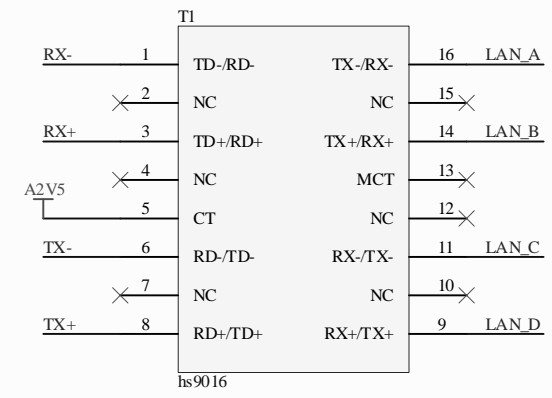

Title		
Size	Number	Revision
A4		
Date:	2008-7-15	Sheet of
File:	F:\Company\...\LAN.SCHDOC	Drawn By: