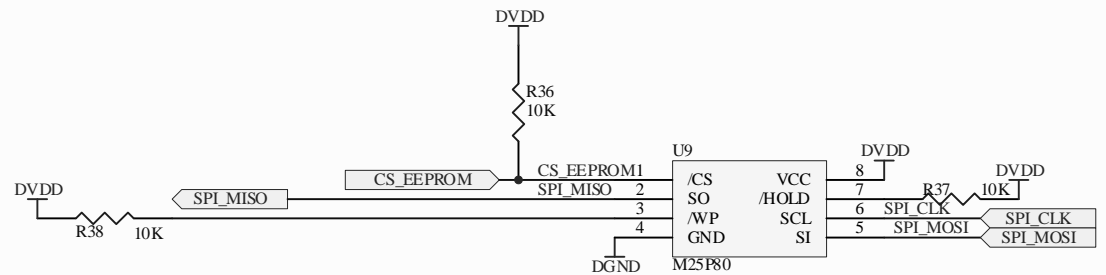

Title		
Size	Number	Revision
A4		
Date:	2008-7-15	Sheet of
File:	F:\Company\...\CODEC.SchDoc	Drawn By:

Title		
Size	Number	Revision
A4		
Date:	2008-7-15	Sheet of
File:	F:\Company\...\LAN.SCHDOC	Drawn By:

Title		
Size	Number	Revision
A4		
Date:	2008-7-15	Sheet of
File:	F:\Company\...\PPI_SWITCH.SCHDOC	Drawn By:

Title		
Size	Number	Revision
A4		
Date:	2008-7-15	Sheet of
File:	F:\Company\...\SDCARD@UART.SCHDOC (Drawn By:	