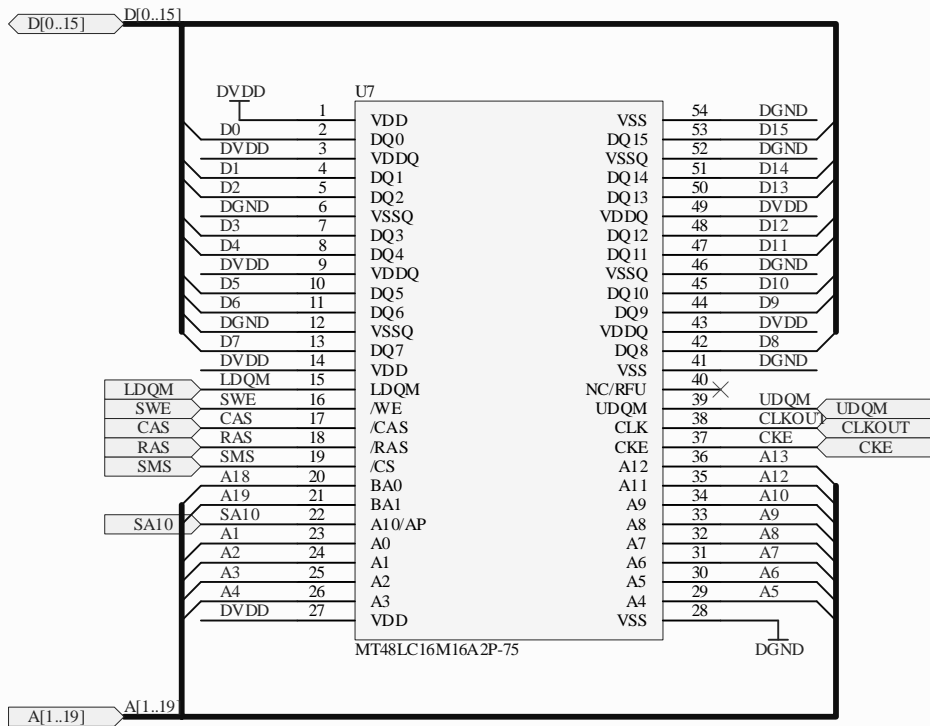

Title		
ROM&RAM		
Size	Number	Revision
A4		
Date:	2008-7-15	Sheet of
File:	F:\Company\...\MEMORY.SCHDOC	Drawn By: