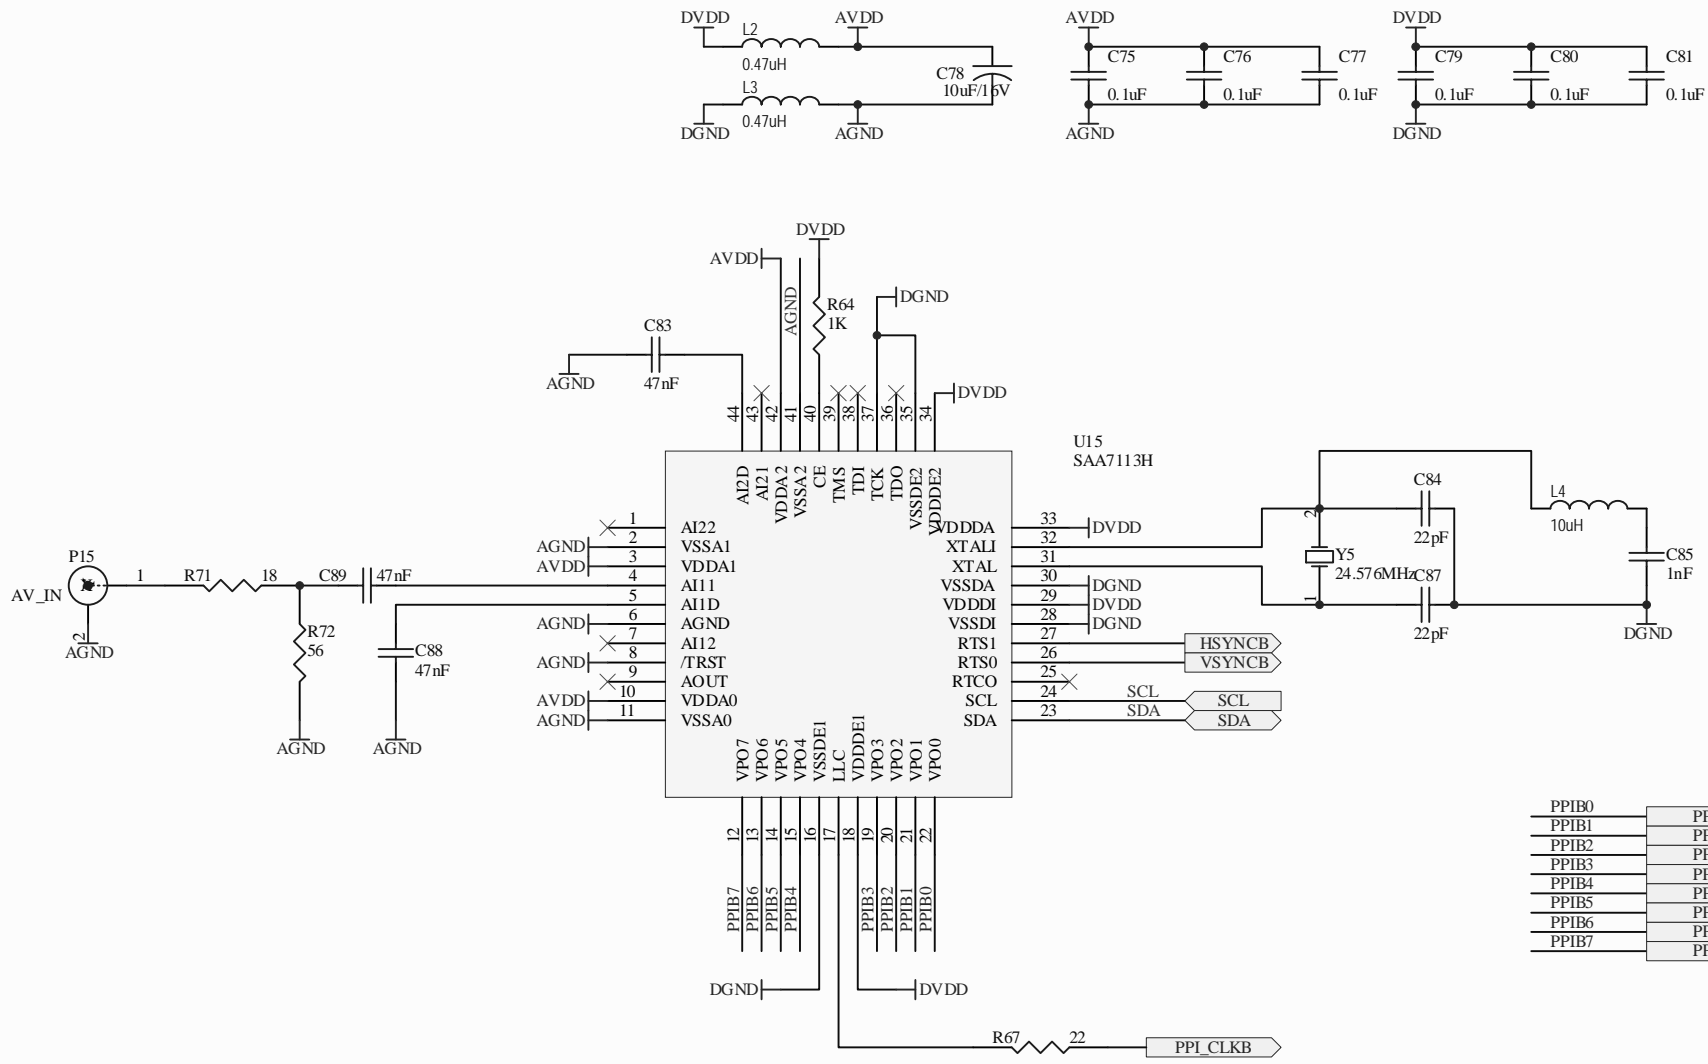

Title		
Size	Number	Revision
A4		
Date:	2008-7-15	Sheet of
File:	F:\Company\...\PPI_SWITCH.SCHDOC	Drawn By:

Title		
Size	Number	Revision
A4		
Date:	2008-7-15	Sheet of
File:	F:\Company\...\SDCARD@UART.SCHDOC (Drawn By:	