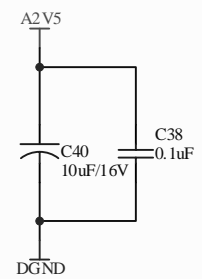

Title		
Size	Number	Revision
A4		
Date:	2008-7-15	Sheet of
File:	F:\Company\...\LAN.SCHDOC	Drawn By: