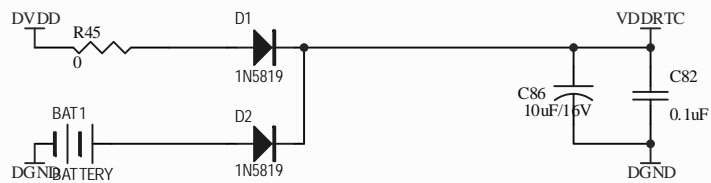

Title		
Size	Number	Revision
A4		
Date:	2008-7-15	Sheet of
File:	F:\Company\...\POWER.SCHDOC	Drawn By: