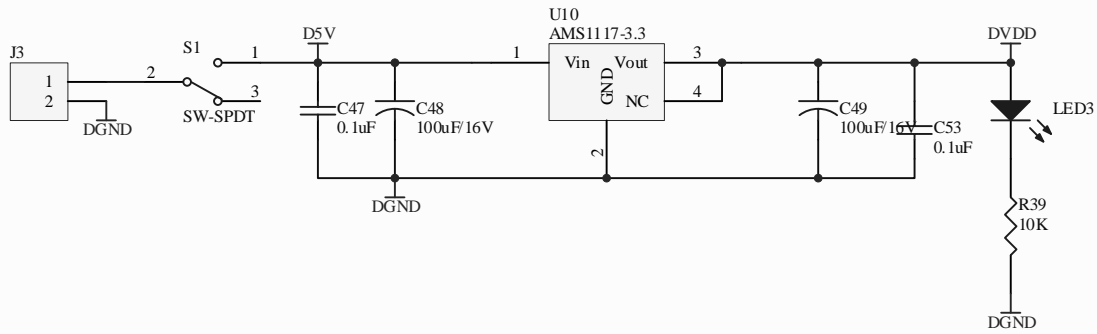

Title		
Size	Number	Revision
A4		
Date:	2008-7-15	Sheet of
File:	F:\Company\...\POWER.SCHDOC	Drawn By: