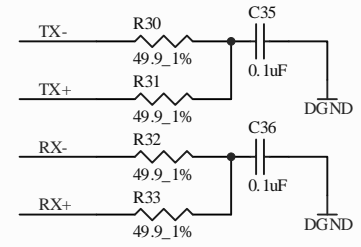

Title		
Size	Number	Revision
A4		
Date:	2008-7-15	Sheet of
File:	F:\Company\...\LAN.SCHDOC	Drawn By: